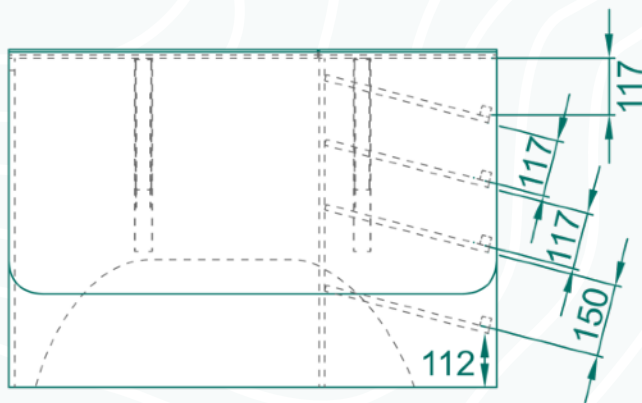

## STANDARD UNIT

Feature	Details	Size (WxDxH)
Frame	12mm Birch Plywood	1010x320x700mm
Lids	18mm Birch Plywood	275x1010mm
Table	18mm Birch Plywood, Hafele Folding Table Brackets 150kg Load Capacity	1010x500mm
Shoe Storage	5 Shelves Of Various Sizes For Storing Shoes	355x250x668mm
Bulk Storage	Large Storage Space With Top Access, Ideal For Bedding.	630x250x668mm
		<b>Cost</b> see Price List

## KEY DIMENSIONS

Rig Plan View

Rig Front View

Rig Side View

## KEY DIMENSIONS CONT.

Rig Plan View

Rig Front View

Rig Side View