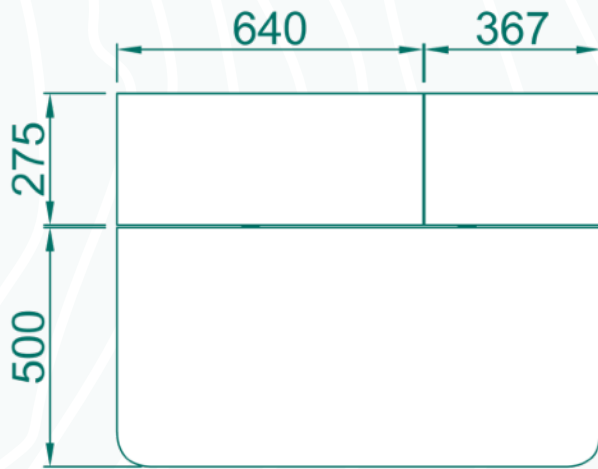

## STANDARD UNIT

Feature	Details	Size (WxDxH)
Frame	12mm Birch Plywood	1010x320x700mm
Lids	18mm Birch Plywood	275x1010mm
Table	18mm Birch Plywood, Hafele Folding Table Brackets 150kg Load Capacity	1010x500mm
Shoe Storage	5 Shelves Of Various Sizes For Storing Shoes	355x250x668mm
Bulk Storage	Large Storage Space With Top Access, Ideal For Bedding.	630x250x668mm
		<b>Cost</b> see Price List

## KEY DIMENSIONS

Rig Plan View

Rig Front View

Rig Side View

## KEY DIMENSIONS CONT.

Rig Plan View

Rig Front View

Rig Side View