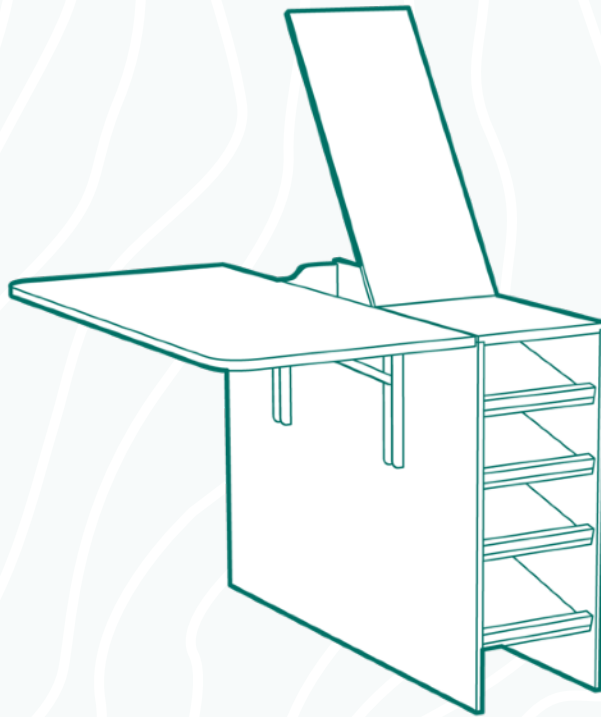

## RIG SIDE UNIT

## STANDARD UNIT

Feature	Details	Size (WxDxH)
Frame	12mm Birch Plywood	1010x320x700mm
Lids	18mm Birch Plywood	275x1010mm
Table	18mm Birch Plywood, Hafele Folding Table Brackets 150kg Load Capacity	1010x500mm
Shoe Storage	5 Shelves Of Various Sizes For Storing Shoes	355x250x668mm
Bulk Storage	Large Storage Space With Top Access, Ideal For Bedding.	630x250x668mm
		<b>Cost</b> see Price List

## KEY DIMENSIONS

Rig Plan View

Rig Front View

Rig Side View