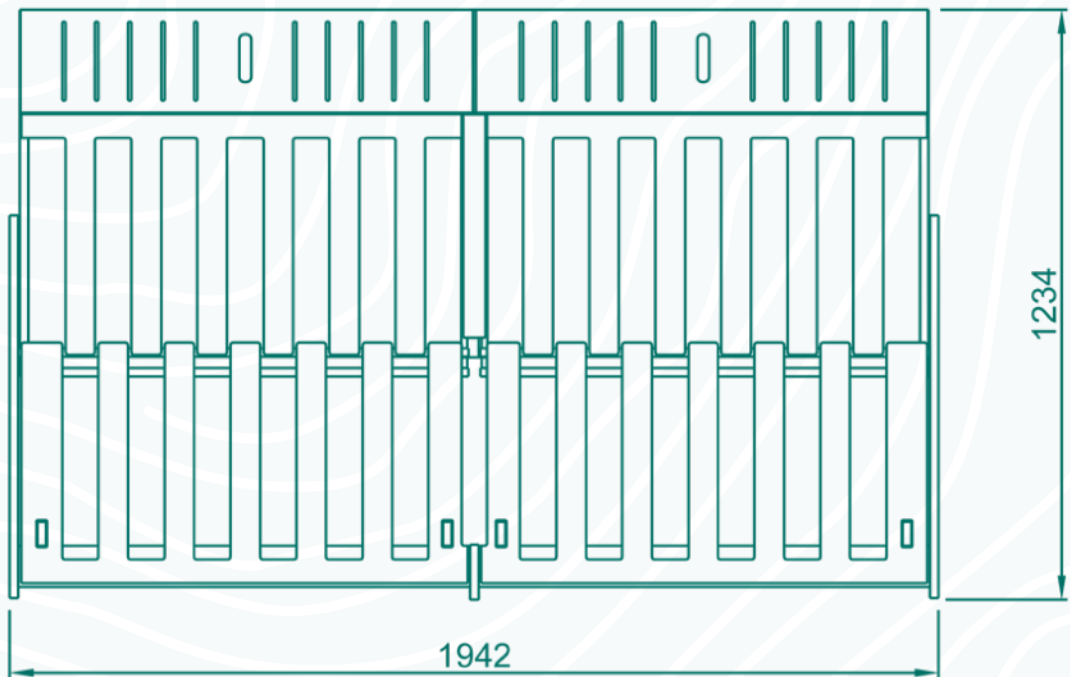

CONTOUR

CAMPERVAN FURNITURE

TOPO 190

STANDARD UNIT

Feature	Details	Size (WxDxH)
Frame	18mm Birch Plywood, Dado & Pocket Hole Joinery	1942x800x368mm
Front Compartments	Front Access with Blum Soft-Close Concealed Hinges, Top Access with Lift-up Slatted Lids & Blum Concealed Hinges (x2)	923x535x280mm
Rear Compartments	Top Access with Lift-Off, Ventilated, Birch Ply Lids (x2)	923x200x340mm
	Cost	see Price List

SOFA DIMENSIONS

BED DIMENSIONS

Made in the 
YORKSHIRE DALES
National Park

UPHOLSTERY

INSTALL DIMENSIONS

- Dimensions refer to internal spaces.
- The Topo 190 is designed to fit around most wheel arches, however you should take measurements of you van prior to purchase.
- The end panels can be scribed to allow for different layouts.
- Please contact us if you have further questions regarding install.