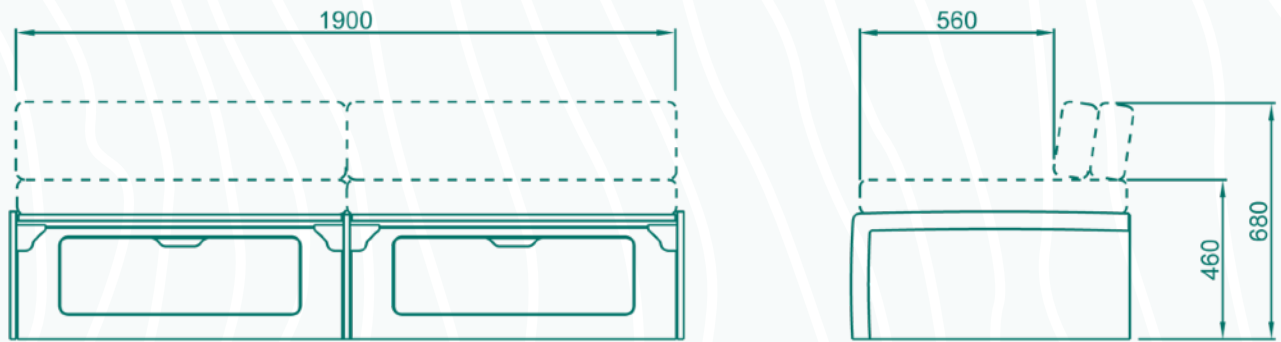

CONTOUR

CAMPERVAN FURNITURE

TOPO 190

STANDARD UNIT

Feature	Details	Size (WxDxH)
Frame	18mm Birch Plywood, Dado & Pocket Hole Joinery	1942x800x368mm
Front Compartments	Front Access with Blum Soft-Close Concealed Hinges, Top Access with Lift-up Slatted Lids & Blum Concealed Hinges (x2)	923x535x280mm
Rear Compartments	Top Access with Lift-Off, Ventilated, Birch Ply Lids (x2)	923x200x340mm
	Cost	see Price List

SOFA DIMENSIONS

BED DIMENSIONS

Made in the 
YORKSHIRE DALES
National Park

UPHOLSTERY

INSTALL DIMENSIONS

- Dimensions refer to internal spaces.
- The Topo 190 is designed to fit around most wheel arches, however you should take measurements of you van prior to purchase.
- The end panels can be scribed to allow for different layouts.
- Please contact us if you have further questions regarding install.