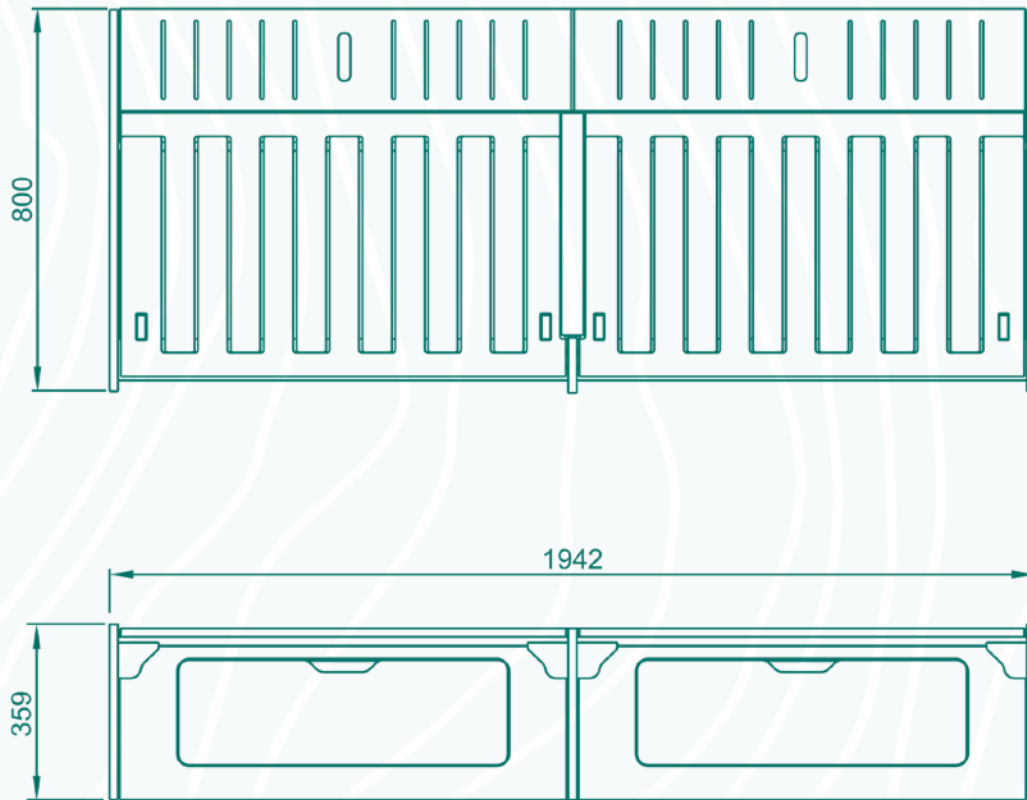

CONTOUR

CAMPERVAN FURNITURE

TOPO 190

STANDARD UNIT

Feature	Details	Size (WxDxH)
Frame	18mm Birch Plywood, Dado & Pocket Hole Joinery	1942x800x368mm
Front Compartments	Front Access with Blum Soft-Close Concealed Hinges, Top Access with Lift-up Slatted Lids & Blum Concealed Hinges (x2)	923x535x280mm
Rear Compartments	Top Access with Lift-Off, Ventilated, Birch Ply Lids (x2)	923x200x340mm
	Cost	see Price List

SOFA DIMENSIONS

BED DIMENSIONS

Made in the 
YORKSHIRE DALES
National Park

UPHOLSTERY

INSTALL DIMENSIONS

- Dimensions refer to internal spaces.
- The Topo 190 is designed to fit around most wheel arches, however you should take measurements of you van prior to purchase.
- The end panels can be scribed to allow for different layouts.
- Please contact us if you have further questions regarding install.