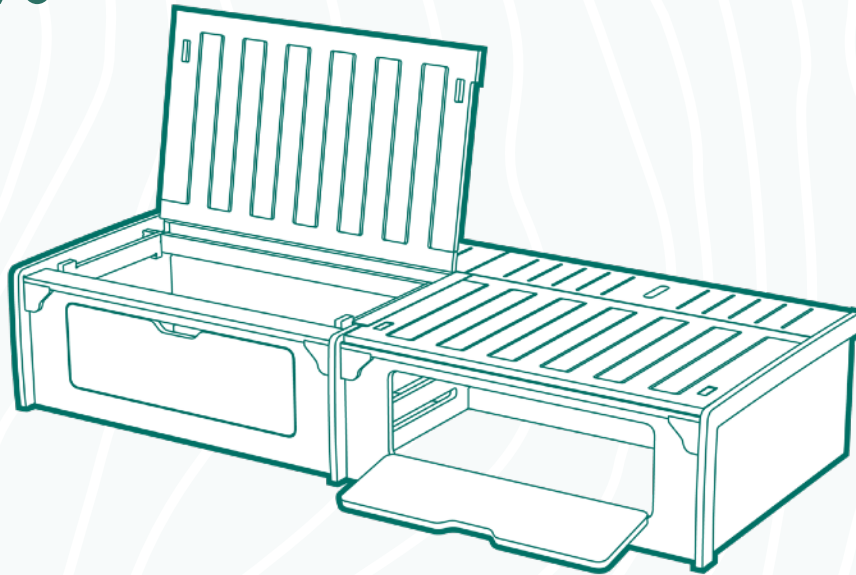

CONTOUR

CAMPERVAN FURNITURE

TOPO 190

STANDARD UNIT

Feature	Details	Size (WxDxH)
Frame	18mm Birch Plywood, Dado & Pocket Hole Joinery	1942x800x368mm
Front Compartments	Front Access with Blum Soft-Close Concealed Hinges, Top Access with Lift-up Slatted Lids & Blum Concealed Hinges (x2)	923x535x280mm
Rear Compartments	Top Access with Lift-Off, Ventilated, Birch Ply Lids (x2)	923x200x340mm
	Cost	see Price List

ADD-ONS

Feature	Details	Cost
Oak Plywood	18mm Oak Veneer Plywood Doors & Legs	see Price List
Finishing	All Parts Sanded & Oiled with Osmo Polyx-Oil	see Price List
Assembly	Fully assembled for collection.	see Price List
Upholstery	6 Upholstered Cushions: 10cm Fire Retardant Medium Firm Foam, Wadding & Bespoke Fabric Covers with Zip Closures. Price includes your choice of fabric, from a range of available options.	see Price List

SOFA DIMENSIONS

BED DIMENSIONS

Made in the 
YORKSHIRE DALES
National Park

UPHOLSTERY

INSTALL DIMENSIONS

- Dimensions refer to internal spaces.
- The Topo 190 is designed to fit around most wheel arches, however you should take measurements of you van prior to purchase.
- The end panels can be scribed to allow for different layouts.
- Please contact us if you have further questions regarding install.